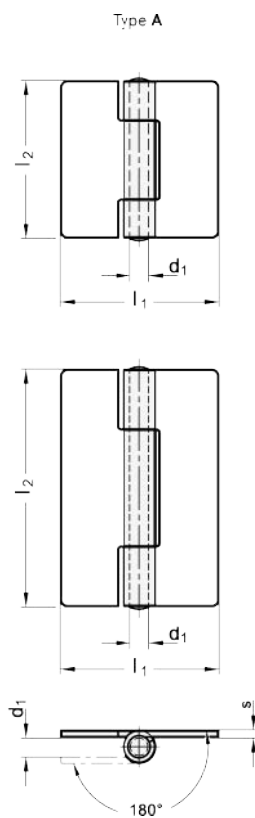

Article number: 20136NI3030A

Description: E+G Stainless steel hinge-136-NI-30-30-A

## Measures

d1	= 3
d2	= 3.2
l1	= 30
l2	= 30
s	= 1.5
Weight in (g)	= 15